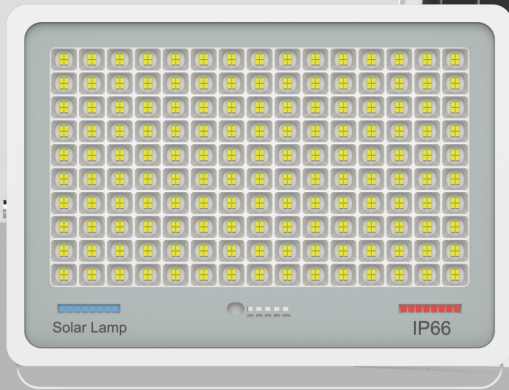

# Warning function+Triple colors(3000K&4000k&6000k IN ONE)

3 COLORS IN 1  
3 COLORS  
TEMPERATURE IN 1

WARNING FUNCTION  
CONVENIENT FLASH FUNCTION  
FOR EMERGENCIES

## Product Parameters

TSG-AMO-SFL-A

Power	50W	100W	200W	300W
Lithium battery	5AH 6.4V	10AH 6.4V	15AH 6.4V	20AH 6.4V
Photovoltaic panel(9V)	10W	20W	30W	40W
Luminous	1000Lm	2000Lm	3100Lm	4000Lm
LED Qty(2835 SMD)	140 PCS	216 PCS	396 PCS	600 PCS
CCT	3000K&4000K&6000K in one lamp			
Charging time	6H			
Lighting time	Whole night + 3 rainy days			
Waterproof level	IP66			
Material	Die casting aluminum+glass			
Warranty	1 Year			
Application site	Indoor and outdoor.Street,school,farm,garage,park, community,basement,warehouse,factory,hospital,etc			
Remote Function	1.On/Off 2.CCT setting 3.Brilliance control 4. Working time setting 5.Reset 6.On and Off of Warning			