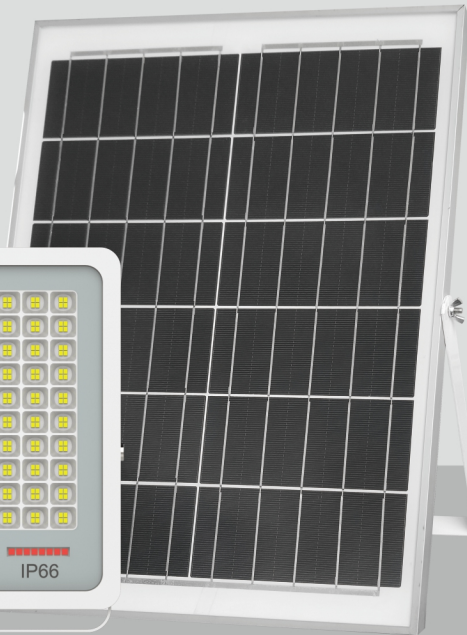

# Warning function+Triple colors(3000K&4000k&6000k IN ONE)

3 COLORS IN 1  
3 COLORS  
TEMPERATURE IN 1

WARNING FUNCTION  
CONVENIENT FLASH FUNCTION  
FOR EMERGENCIES

## Product Parameters

TSG-AMO-SFL-A

Power	50W	100W	200W	300W
Lithium battery	5AH 6.4V	10AH 6.4V	15AH 6.4V	20AH 6.4V
Photovoltaic panel(9V)	10W	20W	30W	40W
Luminous	1000Lm	2000Lm	3100Lm	4000Lm
LED Qty(2835 SMD)	140 PCS	216 PCS	396 PCS	600 PCS
CCT	3000K&4000K&6000K in one lamp			
Charging time	6H			
Lighting time	Whole night + 3 rainy days			
Waterproof level	IP66			
Material	Die casting aluminum+glass			
Warranty	1 Year			
Application site	Indoor and outdoor.Street,school,farm,garage,park, community,basement,warehouse,factory,hospital,etc			
Remote Function	1.On/Off 2.CCT setting 3.Brilliance control 4. Working time setting 5.Reset 6.On and Off of Warning			